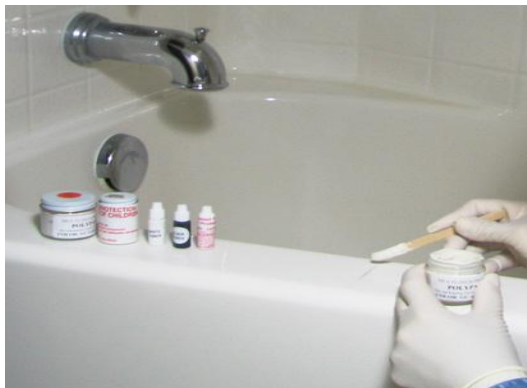

**NORTHWEST PIPE FITTINGS, INC
OF SCOTTSBLUFF, NE**

FIBERGLASS AND ACRYLIC TUB REPAIR KITS

COMPUTER #	DESCRIPTION	
297-1000	DO IT YOURSELF STERLING REPAIR KIT (WHITE)	
297-1001	DO IT YOURSELF KOHLER REPAIR KIT (WHITE)	
297-1002	DO IT YOURSELF AQUAGLASS REPAIR KIT (WHITE)	
297-1003	DO IT YOURSELF AMERICAN STD REPAIR KIT (WHITE)	

WWW.MULTITECHPRODUCTS.COM