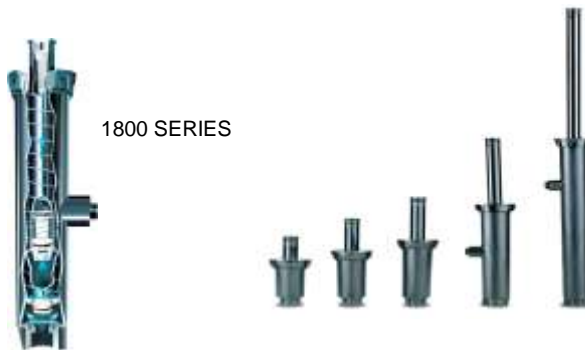

1800 SERIES

WWW.RAINBIRD.COM