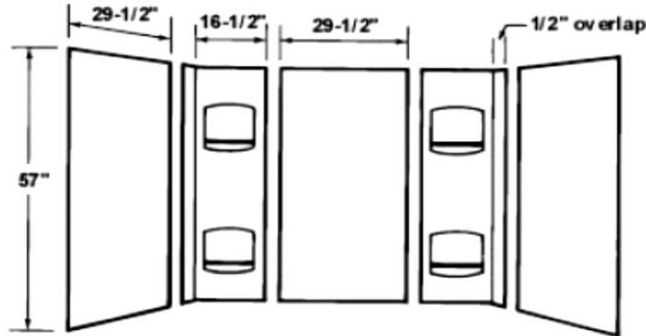

SHOWER DRAINS

291-0372	42.317A SHOWER DRAIN	
036-8898	829-2P 2" SOLVENT WELD SHOWER DRAIN	
297-2000	827-2B 2" BRASS NO-CAULK SHOWER DRAIN	
338-4340	828-2 2" NO-CAULK PVC SHOWER DRAIN	

SHOWER VALVE

291-0398	80.400 BRASS SHOWER VALVE